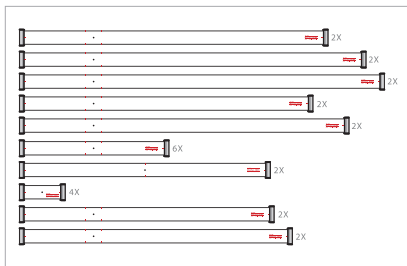

AROUND VIEW MONITORING

TOYOTA AVM
CSC1004-10