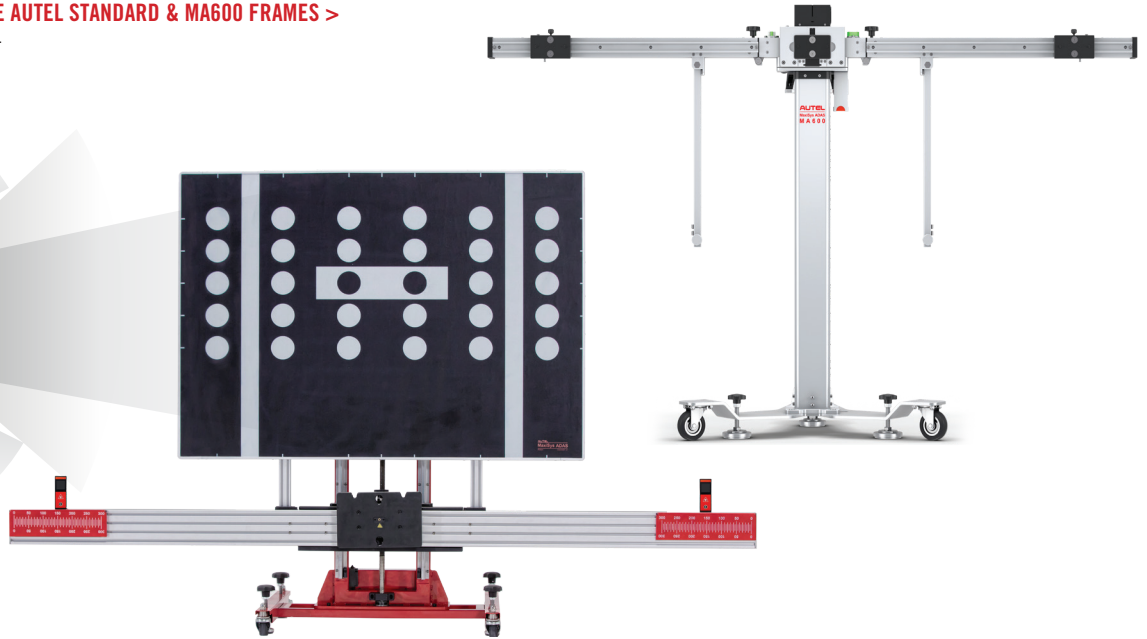

## ADAS CAL 2

PART NO: ADASCAL2

EXPAND YOUR FRAMES CAPABILITIES

COMPATIBLE WITH THE AUTEL STANDARD & MA600 FRAMES >

\*Frame not included with package.

- **AVM:** Around View Monitoring
- **LANEWATCH:** Camera-Based Blind Spot
- **RCW:** Rear Collision Warning
- **RADAR SYSTEMS:** ACC - Adaptive Cruise Control, BSM - Blind Spot Monitoring, FCW - Front Collision Warning

### AROUND VIEW MONITORING

TOYOTA AVM  
CSC1004-10

MITSUBISHI AVM  
CSC1004-09

### ADAPTIVE CRUISE CONTROL

HITACHI RADAR PLATE ACC  
CSC0802-03