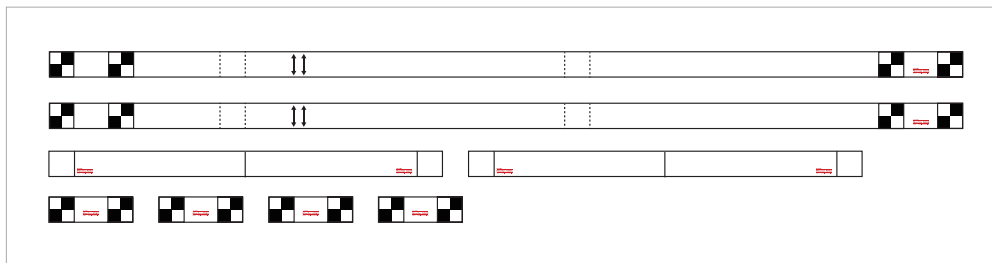

AROUND VIEW MONITORING

HYUNDAI/ KIA AVM
CSC1004-04