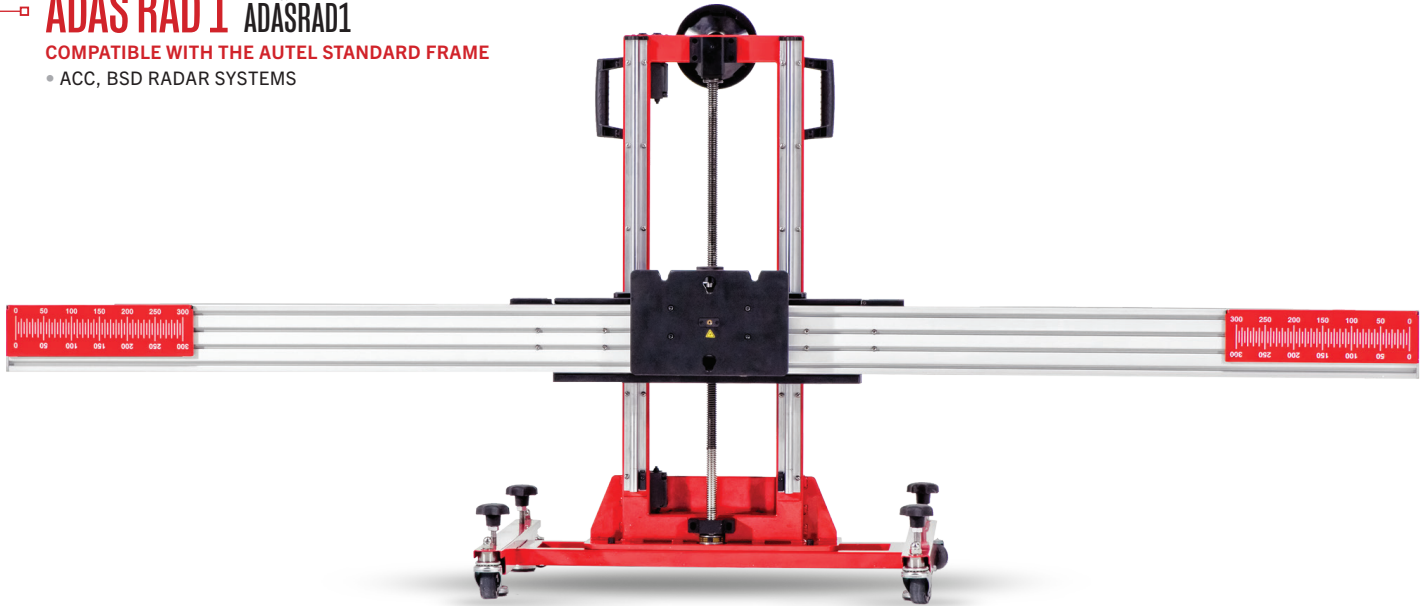

## ADAS RAD 1 PART NO: ADASRAD1

COMPATIBLE WITH THE AUTEL STANDARD FRAME

- ACC, BSD RADAR SYSTEMS

### ADAPTIVE CRUISE CONTROL

REFLECTOR  
CSC0602-01

RADAR CALIBRATION PLATE  
CSC0602-02