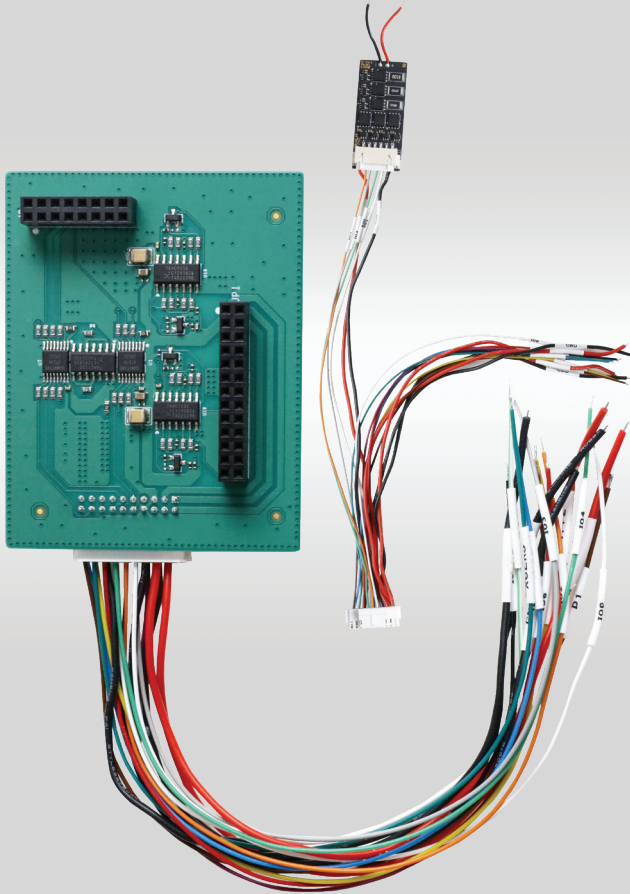

AUTEL MAXIIM

APB131 ADAPTER

**READ AND ADD KEYS FOR MQB-V850
AND RH850 DASHBOARDS**

**COMPATIBLE WITH APPLICABLE
AUDI/VW, NISSAN**

Use with Autel MaxiIM IM508, IM508S, IM608PRO or IM608PROII & XP400PRO.
Autel key programming and IMMO products are designed for professional locksmiths and NASTF-registered Vehicle Security Professionals. Please ensure you meet local licensing requirements before purchasing.

SUPPORTED VEHICLES:

- **Volkswagen/Audi: Add Keys** on Golf (2013-2021), Jetta (2018-2021), Passat (2015-2021), Tiguan (2018-2021), and Touareg (2010-2018); Audi A3 (2021), A4 (2008-2016), A5 2008-2016), A8 (2010), Q5 (2009-2017)
- **Nissan: Add Keys/All Keys Lost** on Sentra (B18) 2022, Rogue (T33) 2021, Juke (F16) 2012 and newer, and Pathfinder (R53) 2022-2023

SUPPORTED CHIP MODELS:

- **Volkswagen/Audi:** D70F3524, D70F3525, D70F3526, D70F3529, D70F3532, D70F3535, D70F3537, D70F3426, D70F3381, D70F3382, D70F3634, D70F3635, R7F701401, R7F701402
- **Nissan:** R7F701025, R7F701019