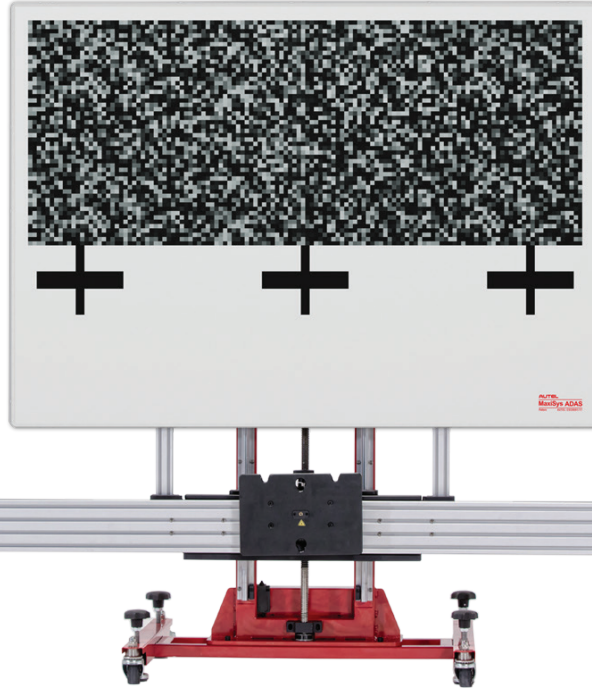

- STANDARD LDW
PART# LDW20
- STANDARD LDW +TABLET
PART# LDW20T
- STANDARD ALL SYSTEMS
PART# AS20
- STANDARD ALL SYSTEMS +TABLET
PART# AS20T

ACCESSORIES INCLUDED

IDEAL FOR:

STANDARD

Ideal for In-Shop Calibrations, for use on an alignment lift, or integrated with a compatible Alignment Machine. The sturdy, adjustable frame provides a new station to bring ADAS Calibration services in-house.

AVAILABLE PACKAGES

- MA600 LDW PART# MA60020
- MA600 LDW +TABLET PART# MA60020T
- MA600 ALL SYSTEMS PART# MAS20
- MA600 ALL SYSTEMS +TABLET PART# MAS20T

ACCESSORIES INCLUDED

IDEAL FOR:

MA600

The Autel MaxiSYS ADAS MA600 portable calibration system is ideal for multi-location shops. The compact frame, folds and disassembles to easily fit into the trunk of a car or service truck for easy transportation.