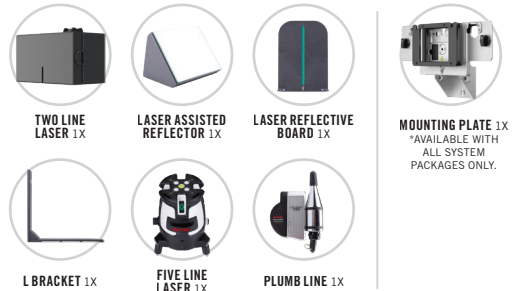

- STANDARD LDW
PART# LDW20
- STANDARD LDW +TABLET
PART# LDW20T
- STANDARD ALL SYSTEMS
PART# AS20
- STANDARD ALL SYSTEMS +TABLET
PART# AS20T

ACCESSORIES INCLUDED

IDEAL FOR:

STANDARD

Ideal for In-Shop Calibrations, for use on an alignment lift, or integrated with a compatible Alignment Machine. The sturdy, adjustable frame provides a new station to bring ADAS Calibration services in-house.

AVAILABLE PACKAGES

- MA600 LDW PART# MA60020
- MA600 LDW +TABLET PART# MA60020T
- MA600 ALL SYSTEMS PART# MAS20
- MA600 ALL SYSTEMS +TABLET PART# MAS20T

ACCESSORIES INCLUDED

IDEAL FOR:

MA600

The Autel MaxiSYS ADAS MA600 portable calibration system is ideal for multi-location shops. The compact frame, folds and disassembles to easily fit into the trunk of a car or service truck for easy transportation.