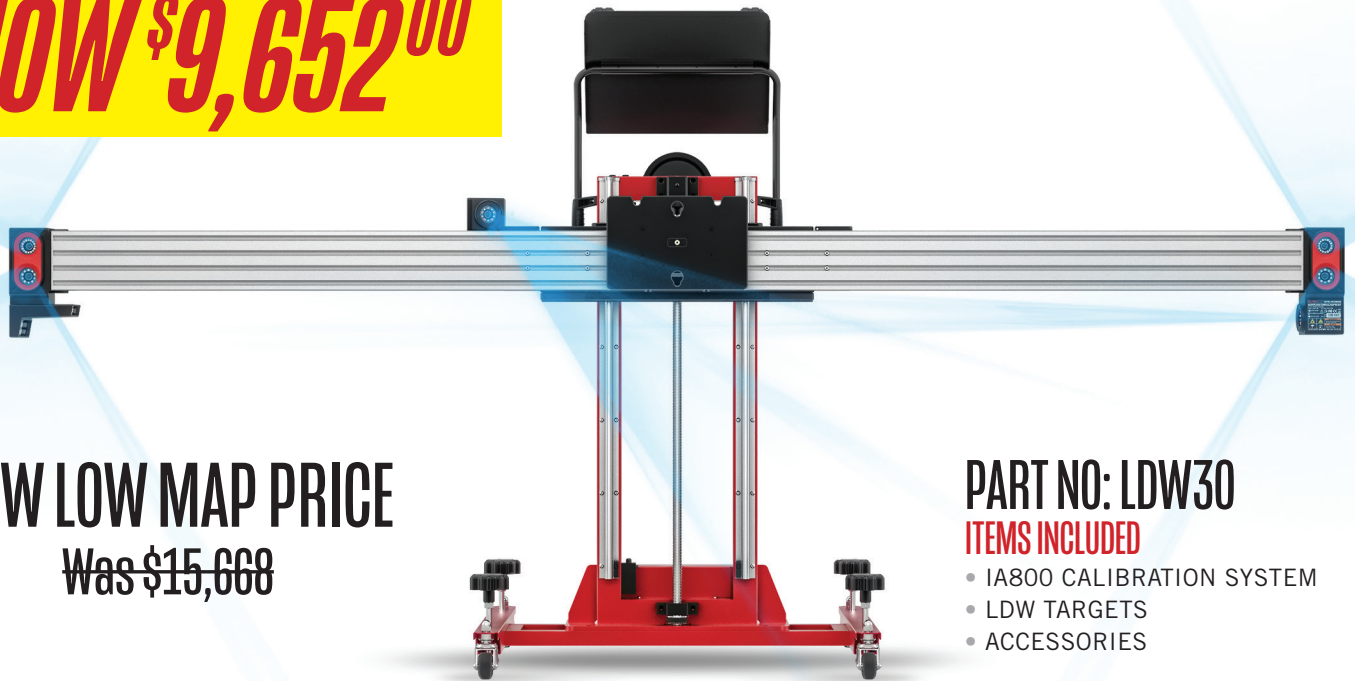

AUTEL MAXISYS

ADAS IA800 LDW PACKAGE

DISCOUNTED PRICE • WHILE SUPPLIES LAST

CANADA, HAWAII, AND ALASKA ARE SUBJECT TO FREIGHT CHARGES

NOW \$9,652⁰⁰

NEW LOW MAP PRICE
~~Was \$15,668~~

PART NO: LDW30

ITEMS INCLUDED

- IA800 CALIBRATION SYSTEM
- LDW TARGETS
- ACCESSORIES

MS909ADAS RECOMMENDED MAXISYS TABLET

A MAXISYS TABLET WITH ADAS SOFTWARE IS REQUIRED TO PERFORM ADAS - SOLD SEPARATELY

ITEMS INCLUDED

- MS909 TABLET
- MAXIFLASH VCI
- ADAS SOFTWARE (PRE-LOADED TO TABLET)

- STANDARD LDW
PART# LDW20
- STANDARD LDW +TABLET
PART# LDW20T
- STANDARD ALL SYSTEMS
PART# AS20
- STANDARD ALL SYSTEMS +TABLET
PART# AS20T

ACCESSORIES INCLUDED

IDEAL FOR:

STANDARD

Ideal for In-Shop Calibrations, for use on an alignment lift, or integrated with a compatible Alignment Machine. The sturdy, adjustable frame provides a new station to bring ADAS Calibration services in-house.

AVAILABLE PACKAGES

- MA600 LDW PART# MA60020
- MA600 LDW +TABLET PART# MA60020T
- MA600 ALL SYSTEMS PART# MAS20
- MA600 ALL SYSTEMS +TABLET PART# MAS20T

ACCESSORIES INCLUDED

IDEAL FOR:

MA600

The Autel MaxiSYS ADAS MA600 portable calibration system is ideal for multi-location shops. The compact frame, folds and disassembles to easily fit into the trunk of a car or service truck for easy transportation.