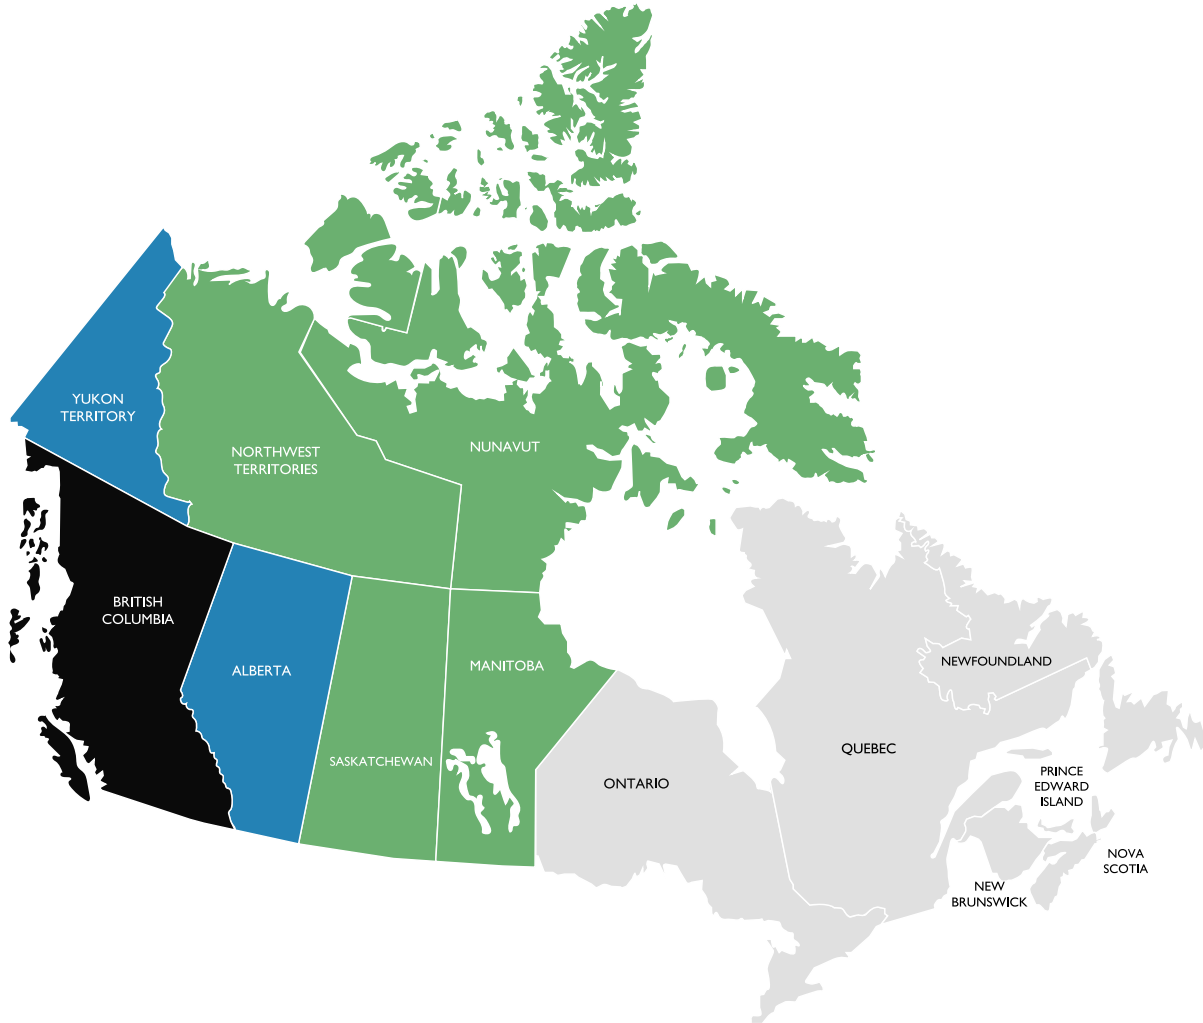

TPMS SALES & TRAINING

NATIONAL ACCOUNTS

CHRIS MACK
Head of TPMS Sales
617-818-0131
CMack@autel.com

SCOTT FLYNN
Senior Director of TPMS Sales
303-880-0637
SFlynn@autel.com

JASON HENDRIX
Manager of TPMS Training
225-726-1128
JHendrix@autel.com

REGIONAL TPMS TECHNICAL MANAGERS

CROSBY CHAN
TPMS Senior Technical Manager
Northwest region
628-223-7522
Crosbychan@autel.com

GABRIEL MUNOZ
TPMS Senior Technical Manager
West Coast region
916-477-8708
GMunoz@autel.com

DERIK DROWN
TPMS Senior Technical Manager
Northeast region
570-426-8262
DDrown@autel.com

OSWALDO PIMENTEL
TPMS Technical Trainer
Northeast region
305-587-8615
OPimentel@autel.com

JAKE COLLINS
TPMS Senior Technical Manager
Central East region
610-484-7436
JCollins@autel.com

JOSEPH FLOWERS
TPMS Senior Technical Manager
Southeast region
657-455-0390
JFlowers@autel.com