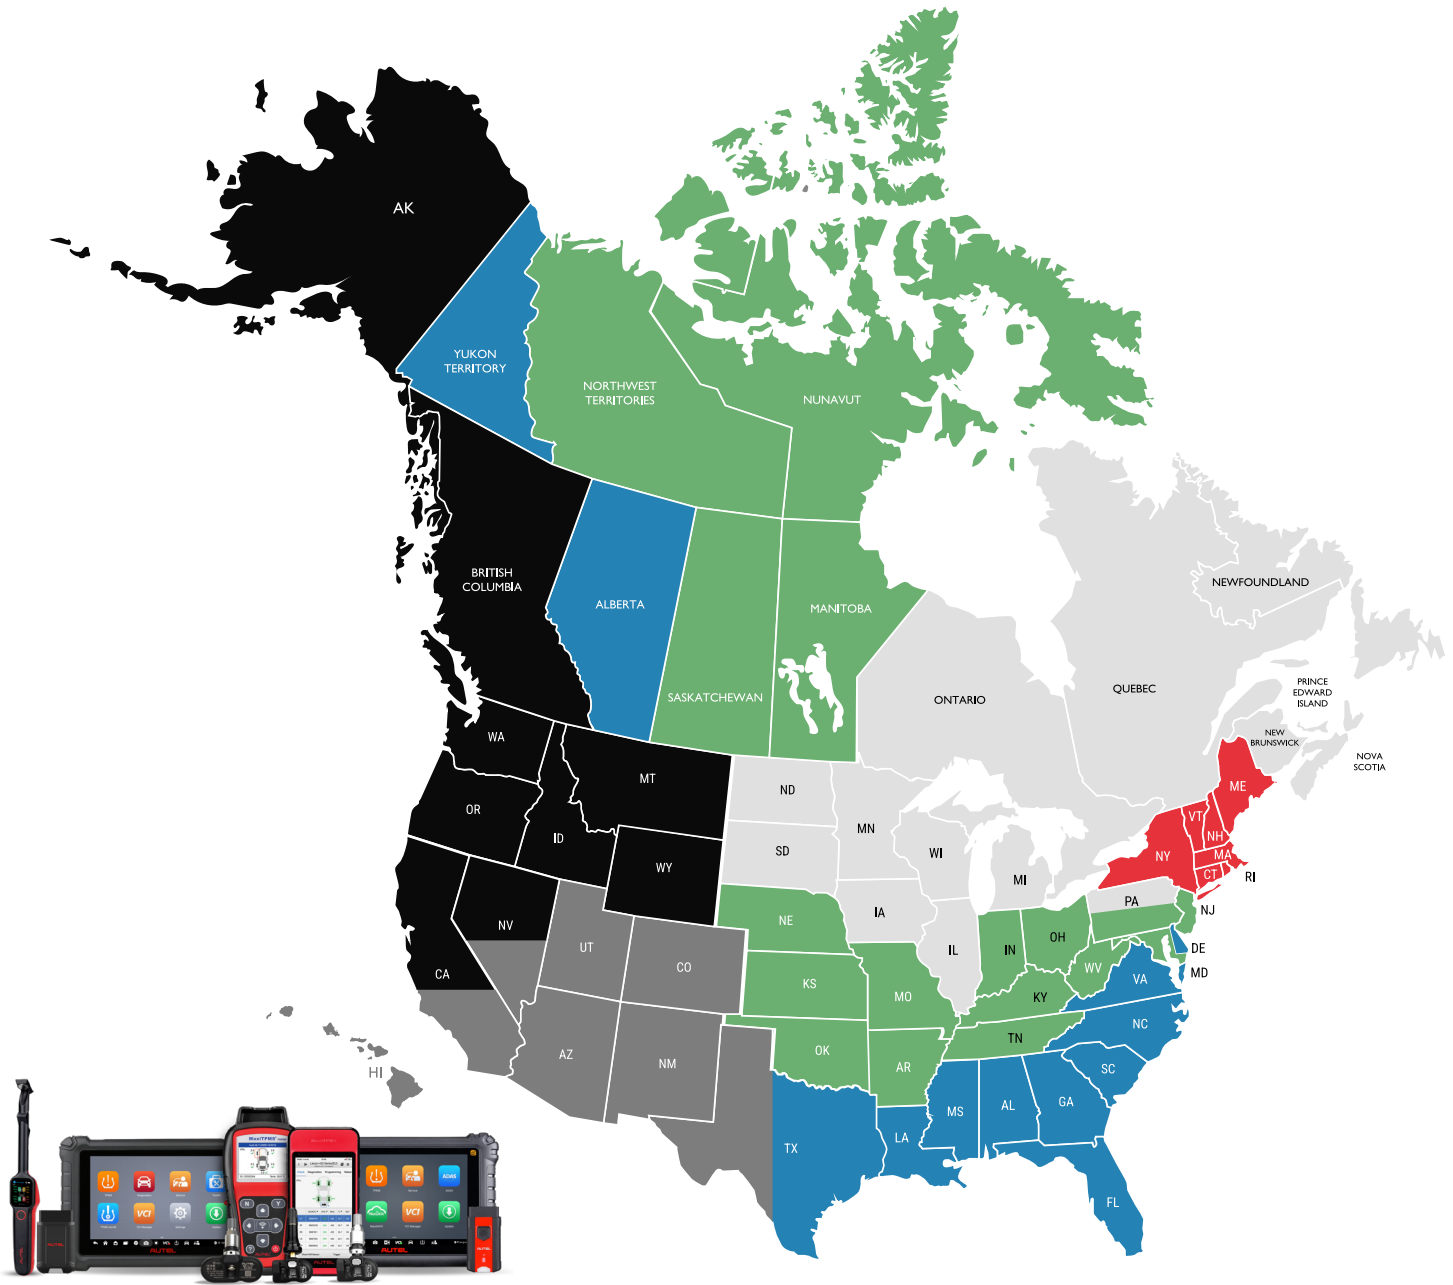

TPMS SALES & TRAINING

NATIONAL ACCOUNTS

CHRIS MACK
Head of TPMS Sales
617-818-0131
CMack@autel.com

SCOTT FLYNN
Senior Director of TPMS Sales
303-880-0637
SFlynn@autel.com

JASON HENDRIX
Manager of TPMS Training
225-726-1128
JHendrix@autel.com

REGIONAL TPMS TECHNICAL MANAGERS

CROSBY CHAN
TPMS Senior Technical Manager
Northwest region
628-223-7522
Crosbychan@autel.com

GABRIEL MUNOZ
TPMS Senior Technical Manager
West Coast region
916-477-8708
GMunoz@autel.com

DERIK DROWN
TPMS Senior Technical Manager
Northeast region
570-426-8262
DDrown@autel.com

OSWALDO PIMENTEL
TPMS Technical Trainer
Northeast region
305-587-8615
OPimentel@autel.com

JAKE COLLINS
TPMS Senior Technical Manager
Central East region
610-484-7436
JCollins@autel.com

JOSEPH FLOWERS
TPMS Senior Technical Manager
Southeast region
657-455-0390
JFlowers@autel.com