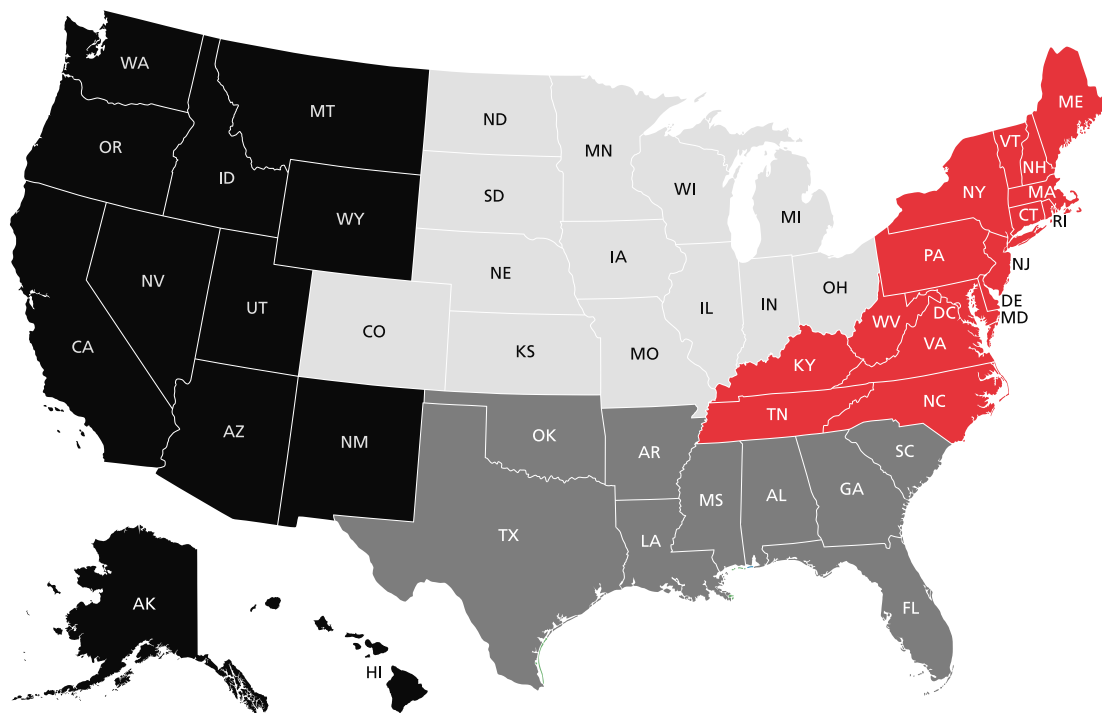

ADAS & WHEEL ALIGNMENT SALES & TRAINING

ADAS REGIONAL SALES MANAGERS & FIELD SPECIALISTS

KEVIN OLIVER
ADAS Eastern Region Sales Manager
koliver@autel.com
516-203-6033

JUSTIN THOMAS
ADAS Central Region Sales Manager
Justinthomas@autel.com
614-581-5856

MARCOS ESPARZA
ADAS Western Region Sales Manager
mesparza@autel.com
714-334-9700

BILLY SALAZAR
ADAS Field Specialist
Bsalazar@autel.com
713-202-9132

NATIONAL ACCOUNTS

STEWART PEREGRINE
Senior Executive of Sales
SPeregrine@autel.com
615-806-0494

BRIAN EPRO
National Account Executive,
OEM's & MSO's
bepro@autel.com
774-696-7181

JOHN BUTTO
National Key Account Manager,
Collision & Glass
jbutto@autel.com
440-539-6951

CHRIS GUTIERREZ
Director of Autel ADAS Academy
cgutierrez@autel.com
510-282-4103