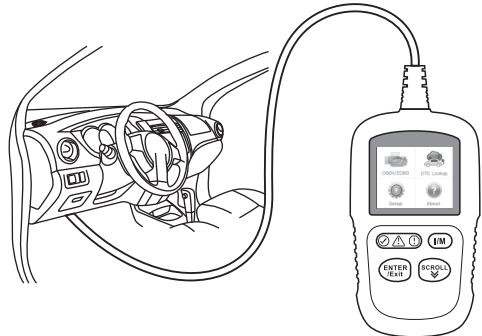

1

- Scan QR Code to visit our website at [www.autel.com](http://www.autel.com).
- Create an Autel ID and register the product with device's SN and password.

2

- Connect the main cable's adapter to the vehicle's DLC which is generally located under the vehicle dash.
- The device will be automatically powered up and your AL329 is now ready to work.