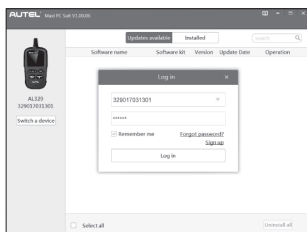

Software Update and Delete

1

- Run the Maxi PC Suite. Wait for the Log In window to display.
- Connect the device with the computer using the included USB cable.
- Select Update Mode in the tool.
- Enter your Autel ID and password and wait for the Update window to display. If you forget your password, click the [Forget Password?] link to our website and retrieve your password. Or click Sign up to create an Autel ID to continue.
- Select tool and serial number, click OK to continue.

2