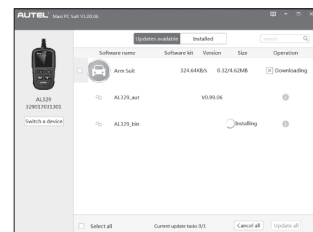

- In the Update window, select the appropriate files to install.
- Click on the Installed tag and the list of installed programs will display.
- Select the program(s) you would delete.

For service and support, please contact us.

<http://pro.autel.com> / www.autel.com / support@autel.com
0086-755-86147779 (China HQ) / 1-855-288-3587/1-855-AUTELUS (North America)
0049 (0) 61032000522 (Europe) / (+507) 308-7566 (South America) / 03 9480 2978 / +61 476293327 (Australia)