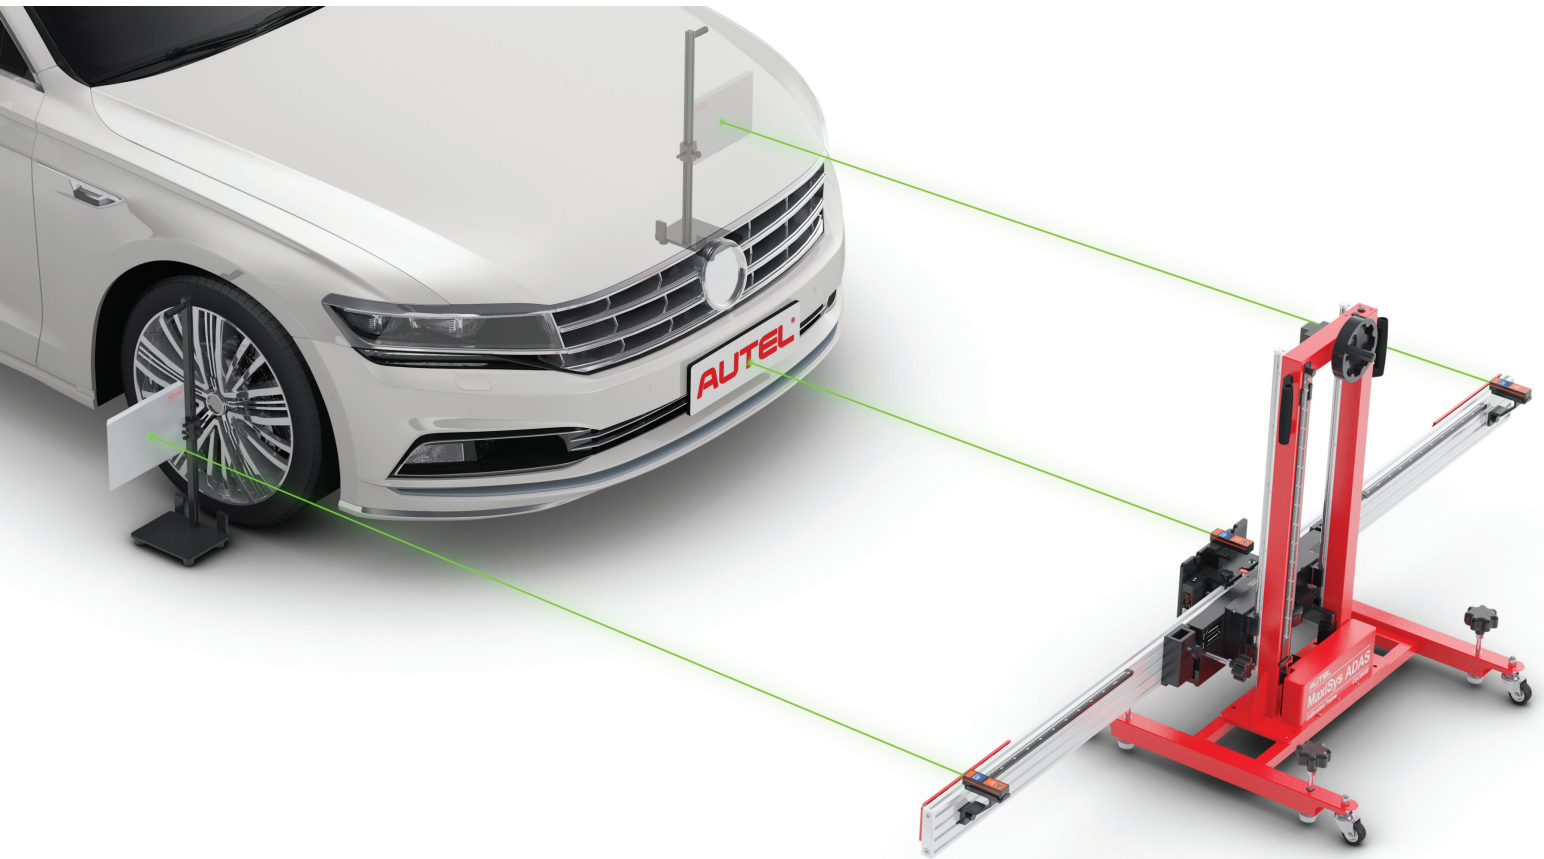

ADAS EXPANSION PACKAGE

ADVANCED DRIVER ASSISTANCE SYSTEM

DIGITAL ADAS

PART NO: DIGITALADAS

EXPAND YOUR DIGITAL CALIBRATION CAPABILITIES
COMPATIBLE WITH THE AUTEL STANDARD FRAME >

*Frame not included with package.

CENTER DIGITAL TAPE MEASURE BRACKET

FRONT WHEEL DIALS (LEFT & RIGHT)
CSC0500-05L & CSC0500-05R

DIGITAL TAPE MEASURE CROSSBAR BRACKETS (2X)

DIGITAL TAPE MEASURE (3X)

DIAL PLACEMENT BOARDS (2X)

REQUIRED PARTS FOR THIS PACKAGE • Autel ADAS Standard Calibration Frame • MaxiSYS tablet with ADAS Calibration Software