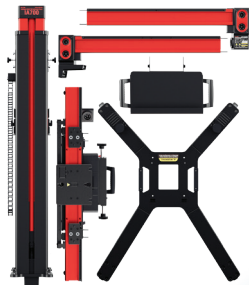

## PLUS EXTENDED SOFTWARE COVERAGE

VALID FROM JANUARY 1 - SEPTEMBER 30, 2026

SYSTEM	WAS	NOW
IA700 Base Frame	\$17,100	<b>\$14,400</b>
IA700T Frame + MS909 Tablet	\$20,895	<b>\$17,596</b>
IA700LDW Frame + LDW ADAS Targets	\$23,654	<b>\$19,920</b>
IA700LDWT Frame + LDW ADAS Targets + Tablet	\$26,311	<b>\$22,157</b>
IA700AS Frame + All Systems ADAS Targets	\$36,782	<b>\$30,975</b>
IA700AST Frame + All Systems ADAS Targets + Tablet	\$39,059	<b>\$32,892</b>