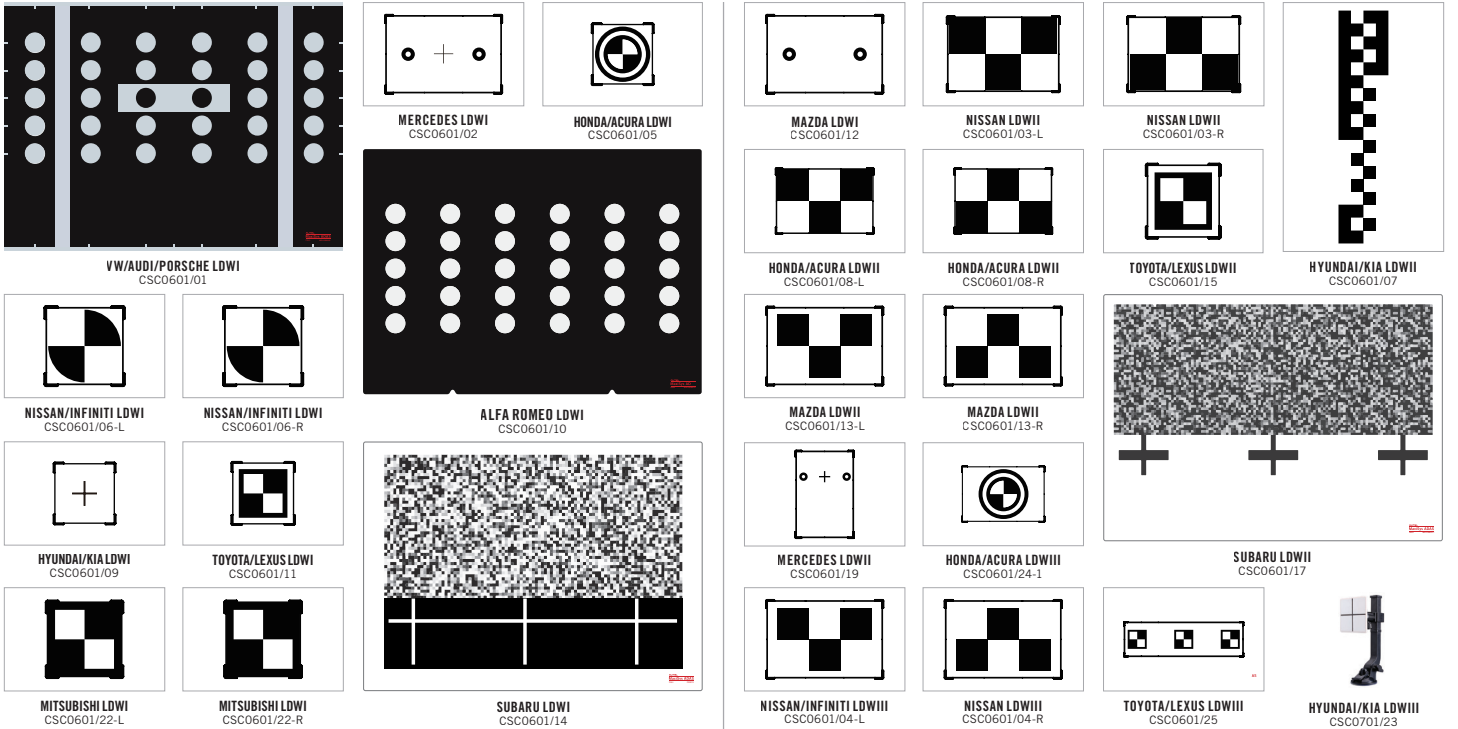

ACCESSORIES INCLUDED

IA900WA LDW PACKAGES
EXPANDS LDW CALIBRATION CAPABILITIES

IA900WA LDW PART NO: IA900LDW

- IA900WA
- ACCESSORIES
- LDW TARGETS
- REQUIRES MAXISYS ULTRA, ADAS & WHEEL ALIGNMENT UPGRADE SOLD SEPARATELY

IA900WA LDW+TABLET PART NO: IA900LDWT

- IA900WA
- ACCESSORIES
- LDW TARGETS
- MAXISYS ULTRA ADAS TABLET & MAXIFLASH VCI
- ADAS & WHEEL ALIGNMENT SOFTWARE INCLUDED

LANE DEPARTURE WARNING

IA900WA ALL SYSTEMS PACKAGES