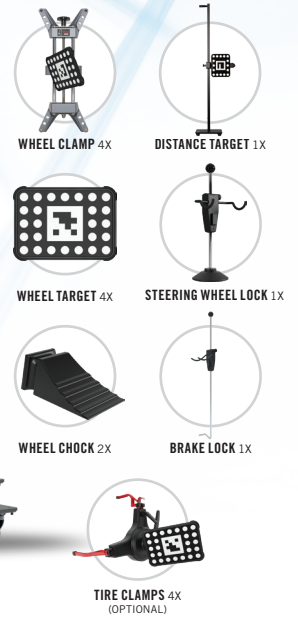

IA900WA PART NO: IA900WA

- IA900 WHEEL ALIGNMENT SYSTEM
- ACCESSORIES
- REQUIRES MAXISYS ULTRA, ADAS & WHEEL ALIGNMENT UPGRADE SOLD SEPARATELY

IA900WA+TABLET PART NO: IA900WAT

- IA900 WHEEL ALIGNMENT SYSTEM
- ACCESSORIES
- MAXISYS ULTRA ADAS TABLET & MAXIFLASH VCI
- ADAS & WHEEL ALIGNMENT SOFTWARE INCLUDED

ACCESSORIES INCLUDED

IA900WA LDW PACKAGES
EXPANDS LDW CALIBRATION CAPABILITIES

IA900WA LDW PART NO: IA900LDW

- IA900WA
- ACCESSORIES
- LDW TARGETS
- REQUIRES MAXISYS ULTRA, ADAS & WHEEL ALIGNMENT UPGRADE SOLD SEPARATELY

IA900WA LDW+TABLET PART NO: IA900LDWT

- IA900WA
- ACCESSORIES
- LDW TARGETS
- MAXISYS ULTRA ADAS TABLET & MAXIFLASH VCI
- ADAS & WHEEL ALIGNMENT SOFTWARE INCLUDED

LANE DEPARTURE WARNING

IA900WA ALL SYSTEMS PACKAGES