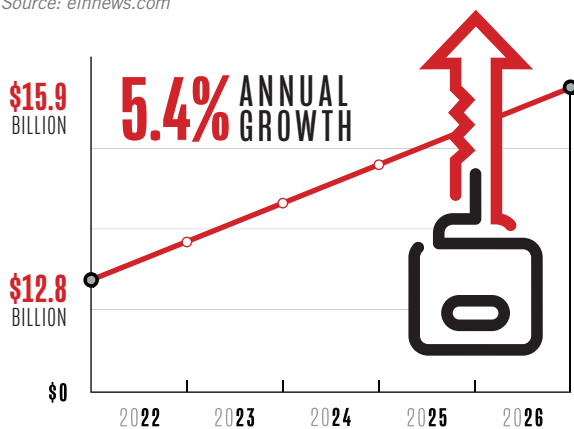

SMART GROWTH IKEY ADVANTAGES

INDUSTRY FORECAST

The Global Automotive Smart Key Market is expected to reach USD 15.9 Billion by 2026, growing at a Compound Annual Growth Rate of 5.42% during the forecast period.

Source: einnews.com

The Autel IKEY is a Universal Programmable Smart Key that is the smart choice for the serious automotive professional. Stand-out features include:

- PROGRAMMABLE SMART KEY REPLACEMENT FOR MORE THAN 3,000 VEHICLES
- COMPATIBLE WITH SYSTEMS USING 315M/433M FREQUENCIES
- SUPPORTS MAXIMUM ULTRA-LONG TRANSMISSION RANGE (40 M/130 FT)
- SUPERIOR, OE-QUALITY SMART KEY THAT MEETS OR EXCEEDS INDUSTRY & REGULATORY STANDARDS
- MULTIPLE STYLES & SERIES OPTIONS AVAILABLE... MORE COMING SOON
- SOLD IN BULK OR INDIVIDUALLY (BATTERIES NOT INCLUDED)