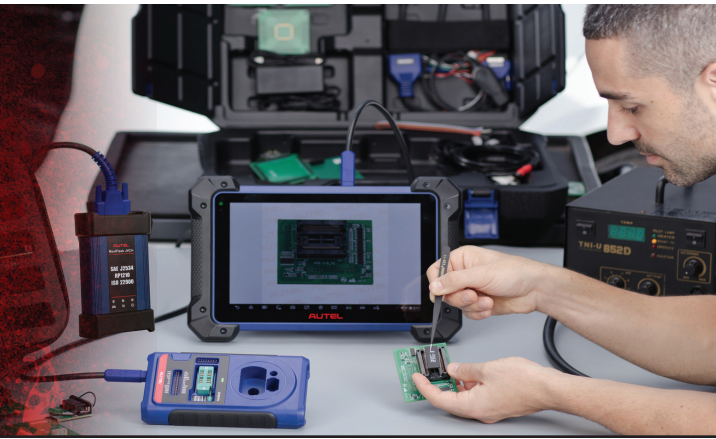

AUTEL® MAXII*M* IKEY

CHOOSE THE BEST MATCH FOR YOUR VEHICLE

RAZOR *EMERGENCY BLADED KEY INCLUDED*

PREMIUM *EMERGENCY BLADED KEY INCLUDED*

STANDARD *MATCH EXISTING BUTTON FUNCTION*

WEB: AUTEL.COM | SUPPORT: 1.855.288.3587
EMAIL: USSUPPORT@AUTEL.COM

FOLLOW US @AUTELTOOLS
f t i YouTube

AUTEL