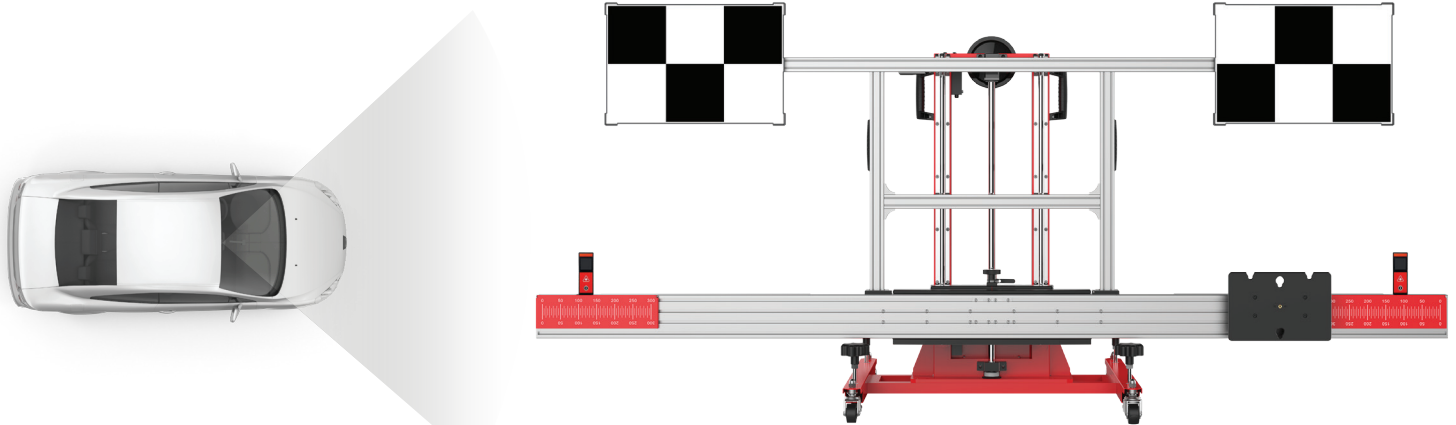

ADAS EXPANSION PACKAGE

ADVANCED DRIVER ASSISTANCE SYSTEM

LDW TARGET 1

PART NO:
LDWTARGET1

EXPANDS LANE DEPARTURE WARNING CALIBRATION CAPABILITIES

Warns driver when vehicle begins to move out of freeway lane.
Designed to minimize caused collisions: driver error, distractions
and drowsiness. **COMPATIBLE WITH THE AUTEL STANDARD FRAME >**

*Frame not included with package.

LANE DEPARTURE WARNING