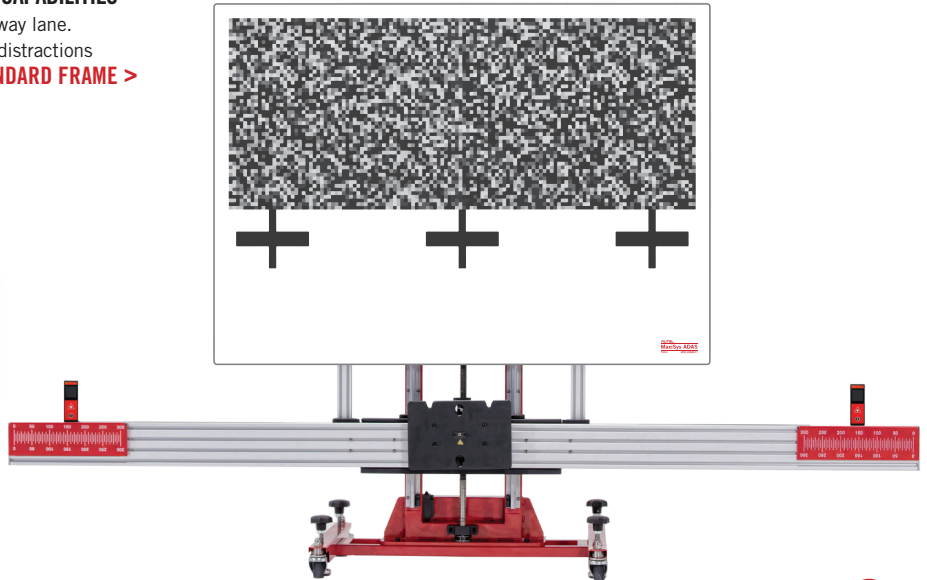

ADAS EXPANSION PACKAGE

ADVANCED DRIVER ASSISTANCE SYSTEM

LDW TARGET 3

PART NO:
LDWTARGET3

EXPANDS LANE DEPARTURE WARNING CALIBRATION CAPABILITIES

Warns driver when vehicle begins to move out of freeway lane. Designed to minimize caused collisions: driver error, distractions and drowsiness. **COMPATIBLE WITH THE AUTEL STANDARD FRAME >**

*Frame not included with package.

LANE DEPARTURE WARNING

SUBARU LDWII
CSC0601-17

ALFA ROMEO LDWIII
CSC0601-10

TOYOTA/LEXUS LDWIII
CSC0601-25

HYUNDAI/KIA LDWIII
CSC0701-23

REQUIRED PARTS FOR THIS PACKAGE • Autel ADAS Standard Calibration Frame • MaxiSYS tablet with ADAS Calibration Software