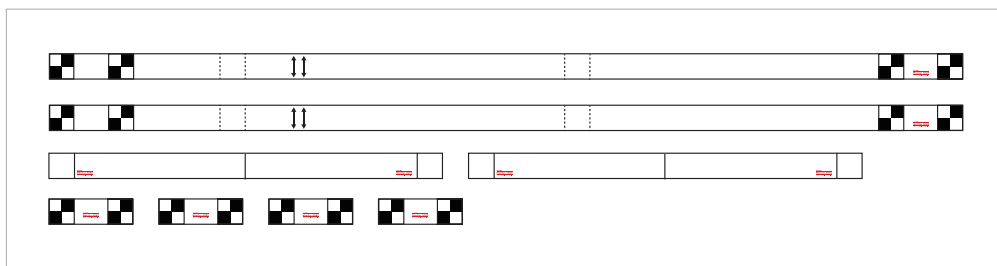

AROUND VIEW MONITORING

HYUNDAI/ KIA AVM
CSC1004-04