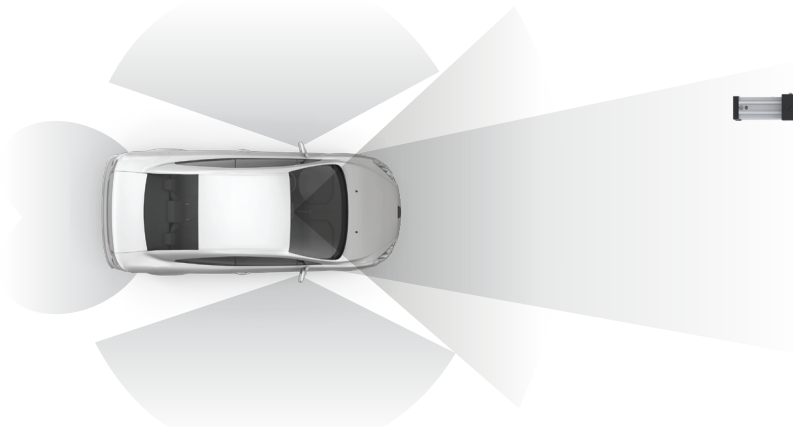

## MA600 CAL 4 PART NO: MA600CAL4

EXPAND YOUR FRAMES CAPABILITIES  
COMPATIBLE WITH THE AUTEL MA600 FRAME >

\*Frame not included with package.

- **AVM:** Around View Monitoring
- **LIDAR:** Pulsed Laser to Detect Distance, Velocity & Angle
- **NIGHT VISION COVERAGE:** Audi, Volkswagen & Toyota
- **RADAR SYSTEMS:** ACC - Adaptive Cruise Control
- **RCW:** Rear Collision Warning