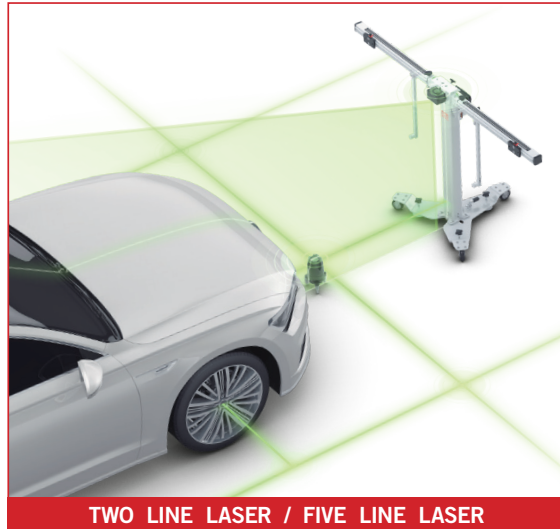

Calibration Procedures for More Than LDW Systems
Purchase Additional Calibration Patterns & Accessories

AUTEL MAXISYS MA600
OE EQUIVALENT CALIBRATION PROCEDURES

ADAS CALIBRATION MA600

AUTEL MAXISYS™

Tablet not included. The MA600 is compatible with the following tablets: MS906BT, MS906TS, MS908, MS908P, MS908S, MS908SP, MSELITE and MSADAS. All tablet models require an additional one-time purchase software application upgrade, except MSADAS. Tablets with previously active ADAS application software will not be compatible with MA600.

ADJUSTABLE HEIGHT - STABLE FRAME BASE

- CALIBRATE IN MULTIPLE LOCATIONS
- SIMPLE SETUP FOR TRANSPORTATION
- TRAVEL CASE FOR SECURE HANDLING

TWO LINE LASER / FIVE LINE LASER

- LASER ASSISTED FRAME PLACEMENT
- QUICKER FRAME CENTERING PROCEDURE
- ONE PERSON SETUP IN AS LITTLE AS 2 MINUTES