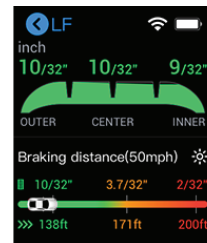

TREAD DEPTH MEASUREMENT & BRAKE DISC WEAR ANALYSIS

EXPANDED TIRE HEALTH ANALYSIS & REPAIR - POWERED BY AUTEL DIAGNOSTICS

Laser Tread Analysis

Brake Disc Wear Analysis

MaxiTPMS TBE200

Larger Screen & Zoom Camera

- 1.65" AMOLED Super Retina Touchscreen
- 1 Megapixel Macro Camera
- 8 Megapixel Zoom Camera

Features & Functions

- Measurement Data Curve Display / Uneven Wear Analysis
- Detailed Replacement & Maintenance Suggestions
- Test Detail For Single Tire Tread / Brake Disc
- Tire Expiration Notice / Tire Recall Lookup / Scan DOT
- Take Photos of Tire Wear & Damage
- **NEW** Report Sharing via QR Code

COMPREHENSIVE TEST REPORT

Tread wear analysis:
In good condition.
Maintenance suggestion:
The tire is in good condition. It can be driven about X kilometers more. Please check it on a regular basis.

Tire condition