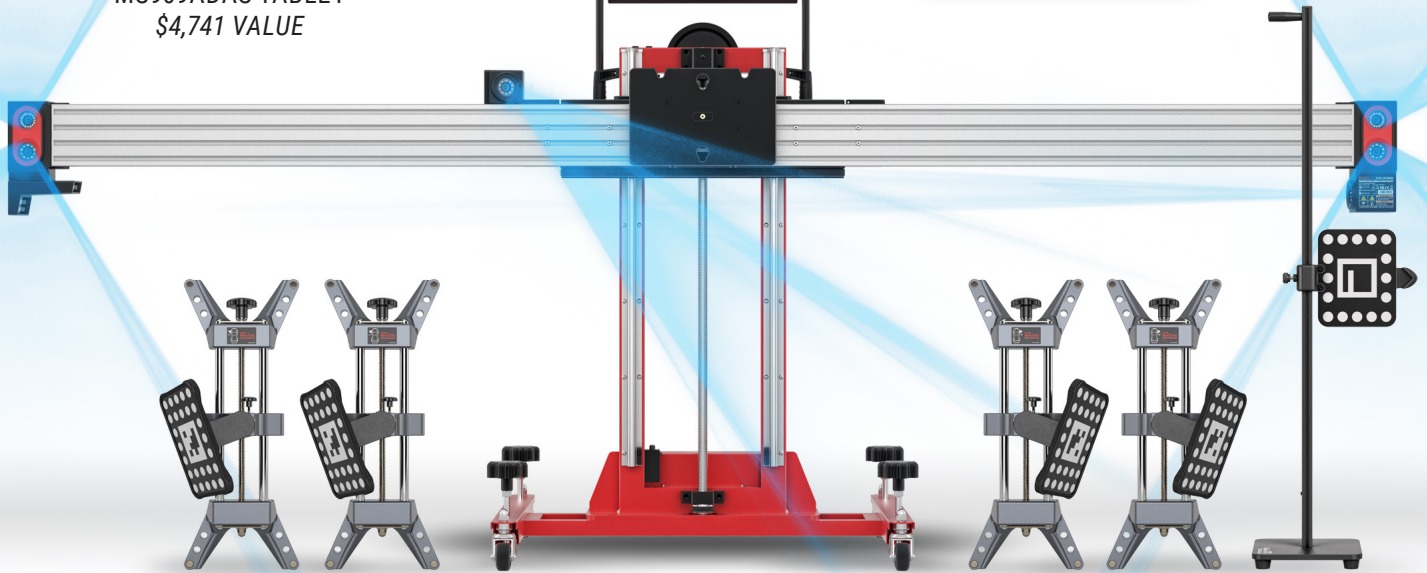

AUTEL MAXISYS

IA800 LDW30T ADAS PACKAGE

SPECIAL PRICING FOR VOTECH PROGRAMS

NOW \$9,652 INCLUDES ALL ITEMS BELOW

MS909 ADAS TABLET
\$4,741 VALUE

IA800 LDW30T ADAS CALIBRATION PACKAGE

AUTEL ACADEMY ADAS TRAINING MANUAL

Hands-On ADAS Training:
autel.cc/academy

LANE DEPARTURE TARGETS INCLUDED

Connect with an Autel ADAS Expert
SCAN HERE:

For more info, visit:
autel.com/us/votech-promo/

AUTEL

AUTEL.COM | FOLLOW US @AUTELTOOLS